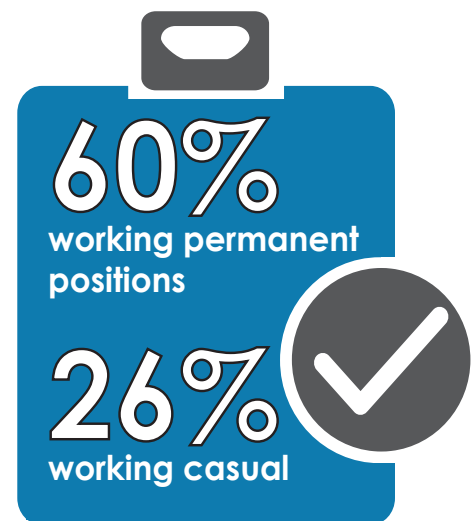

Newly Certified Graduate Employment Survey

2019 Medical Laboratory Assistant (MLA) Graduates

This survey was conducted by the Canadian Society for Medical Laboratory Science (CSMLS) to determine the employment trends of medical laboratory assistants who were successful in passing the certification exam one year after certification.

Factor Considerations for Choosing a Position:

Location

ADVANCEMENT
OPPORTUNITIES

Full Time Status

Type of Work

Develop skills

Salary